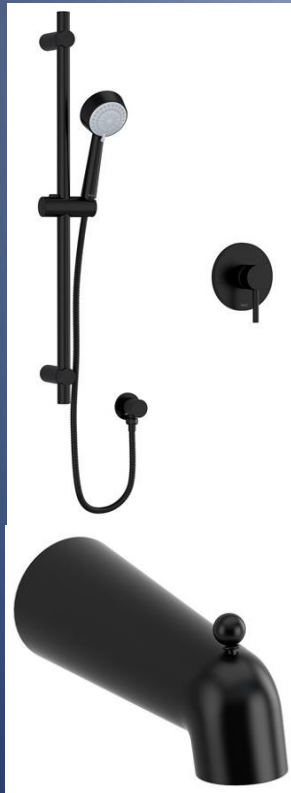

The background is a dark blue gradient with several realistic water droplets of various sizes scattered across the surface, primarily concentrated in the corners.

# Robinet de bain-douche

Bélanger  
AXO 90TCP

Bélanger  
QUICK 90ST

Bélanger  
KARA 90TCP

Bélanger  
SOURCE 90TCP

Bélanger  
KARA 90VTMB

# Robinet de bain-douche

Riobel  
CONIK  
ASSY595COC

Riobel  
EVER  
ASSY595EVC

Riobel  
QUADRIK  
ASSY595QAC

# Robinet de bain-douche noir

Riobel  
CONIK  
ASSY171COBK+  
Bec P871BK

Riobel  
EVER  
ASSY171EVBK+  
Bec P871BK

Riobel  
QUADRIK  
ASSY171QABK+  
Bec P891BK