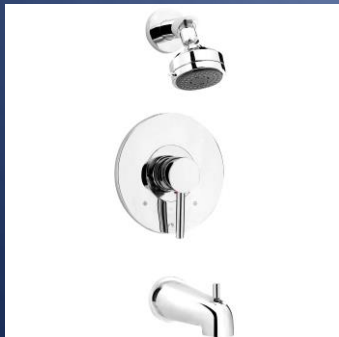

The background is a dark blue gradient with several realistic water droplets of various sizes scattered across the surface, primarily concentrated in the corners.

# **Robinet de bain/douche**

# Robinet de bain-douche

Bélanger  
AXO 90TCP

Bélanger  
QUICK 90ST

Bélanger  
KARA 90TCP

Bélanger  
SOURCE 90TCP

Bélanger  
KARA 90VTMB

# Robinet de bain-douche

Riobel  
CONIK  
ASSY171COC+  
Bec P871C

Riobel  
QUADRIK  
ASSY171QAC+  
Bec P891C

Riobel  
EVER  
ASSY171EVC+  
Bec P871C