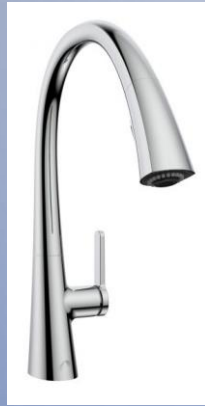

The background is a smooth blue gradient, transitioning from a lighter blue at the top to a darker blue at the bottom. Several realistic water droplets of various sizes are scattered across the frame, with some in the top-left and bottom-right corners, and others in the lower half. The droplets have highlights and shadows, giving them a three-dimensional appearance.

Robinet d'évier

Robinet d'évier chrome

Bélanger
STUDIO 78CP

Bélanger
CURV 78CP

Riobel AZURE
AZ201C

Bélanger
CITY 78CP

Bélanger
SLIM 78CP

Riobel NJOY
NJ201C

Robinet de d'évier chrome (suite)

Riobel MYTHIC
MY101C

Bélanger
QUICK 65AC

Bélanger
QUICK 77AC

Bélanger
QUICK 65DC

Robinet de d'évier noir

Riobel NJOY
NJ201BK

Riobel AZURE
AZ201BK