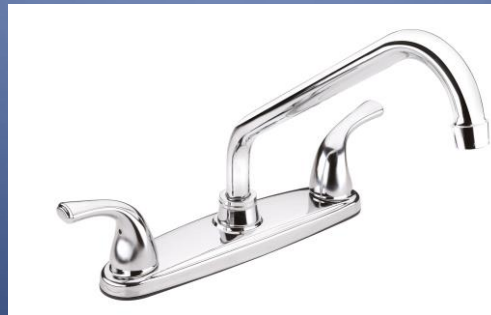

The background is a smooth blue gradient, transitioning from a lighter blue at the top to a darker blue at the bottom. Several realistic water droplets of various sizes are scattered across the frame, with some in the top-left and bottom-right corners, and others in the lower half. The droplets have highlights and shadows, giving them a three-dimensional appearance.

Robinet d'évier

Robinet d'évier chrome

Bélanger
STUDIO 78CP

Bélanger
CURV 78CP

Riobel AZURE
AZ201C

Bélanger
CITY 78CP

Bélanger
SLIM 78CP

Riobel NJOY
NJ201C

Robinet de d'évier chrome (suite)

Riobel MYTHIC
MY101C

Bélanger
QUICK 65AC

Bélanger
QUICK 77AC

Bélanger
QUICK 65DC

Robinet de d'évier noir

Riobel NJOY
NJ201BK

Riobel AZURE
AZ201BK

Riobel MYTHIC
MY101BK

Gerber
DH450188BS

Gerber
D404562BS

Robinet de d'évier noir (suite)

Bélanger
BRODEAUX
BOR78MGB

Bélanger SLIM
SLM78MB2

Bélanger
CURV MB