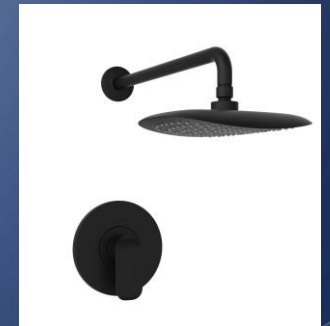

The background is a solid blue gradient. In the top-left and bottom-right corners, there are several realistic water droplets of various sizes, some overlapping, with highlights and shadows that give them a three-dimensional appearance.

Robinet de douche

Robinet de douche

Bélanger
QUICK 92ST

Bélanger
SOURCE 92TCP

Bélanger
AXO 92TCP

Bélanger
KARA 92VTCP

Bélanger
KARA
KIT-KAR130VTCP

Bélanger
KARA
KIT-KAR130VTMB

Bélanger
KARA 92VTMB

Robinet de douche

Riobel
CONIK ASSY171COC

Riobel
EVER ASSY171EVC

Riobel
QUADRIK ASSY171QAC

Riobel
CONIK ASSY393COC

Riobel
EVER ASSY393EVC

Riobel
QUADRIK ASSY393QAC