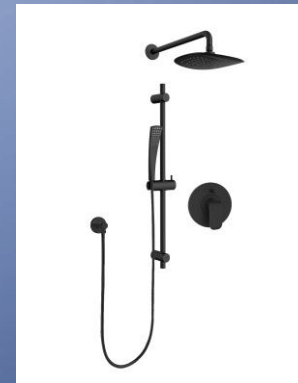

The background is a solid blue gradient. In the top-left and bottom-right corners, there are several realistic water droplets of various sizes, some overlapping, with highlights and shadows that give them a three-dimensional appearance.

Robinet de douche

Robinet de douche

Bélanger
QUICK 92ST

Bélanger
SOURCE 92TCP

Bélanger
AXO 92TCP

Bélanger
KARA 92VTCP

Bélanger
KARA
KIT-KAR130VTCP

Bélanger
KARA
KIT-KAR130VTMB

Bélanger
KARA 92VTMB

Robinet de douche

Riobel
CONIK ASSY171COC

Riobel
EVER ASSY171EVC

Riobel
QUADRIK ASSY171QAC

Riobel
CONIK ASSY393COC

Riobel
EVER ASSY393EVC

Riobel
QUADRIK ASSY393QAC