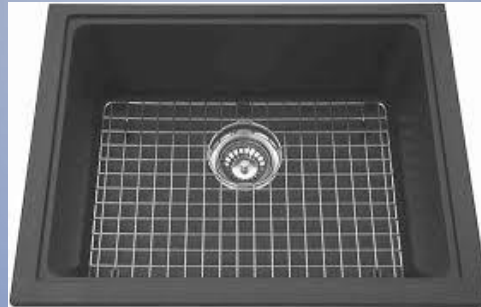

The image features a dark blue gradient background with several realistic water droplets of various sizes scattered in the corners. The droplets have highlights and shadows, giving them a three-dimensional appearance. The word 'Évier' is centered in a bold, black, serif font.

Évier simple granit topmount

Évier Kindred
KGSL2023/8
23" x 20" 1/2

Évier Kindred
KGSL2031/8
31" 9/16 x 20" 1/2

Évier simple granit undermount

Évier Kindred
KGS1U/8
31"9/16 x 18"1/8

Évier Kindred
KGS2U/8
23" x 18"1/2